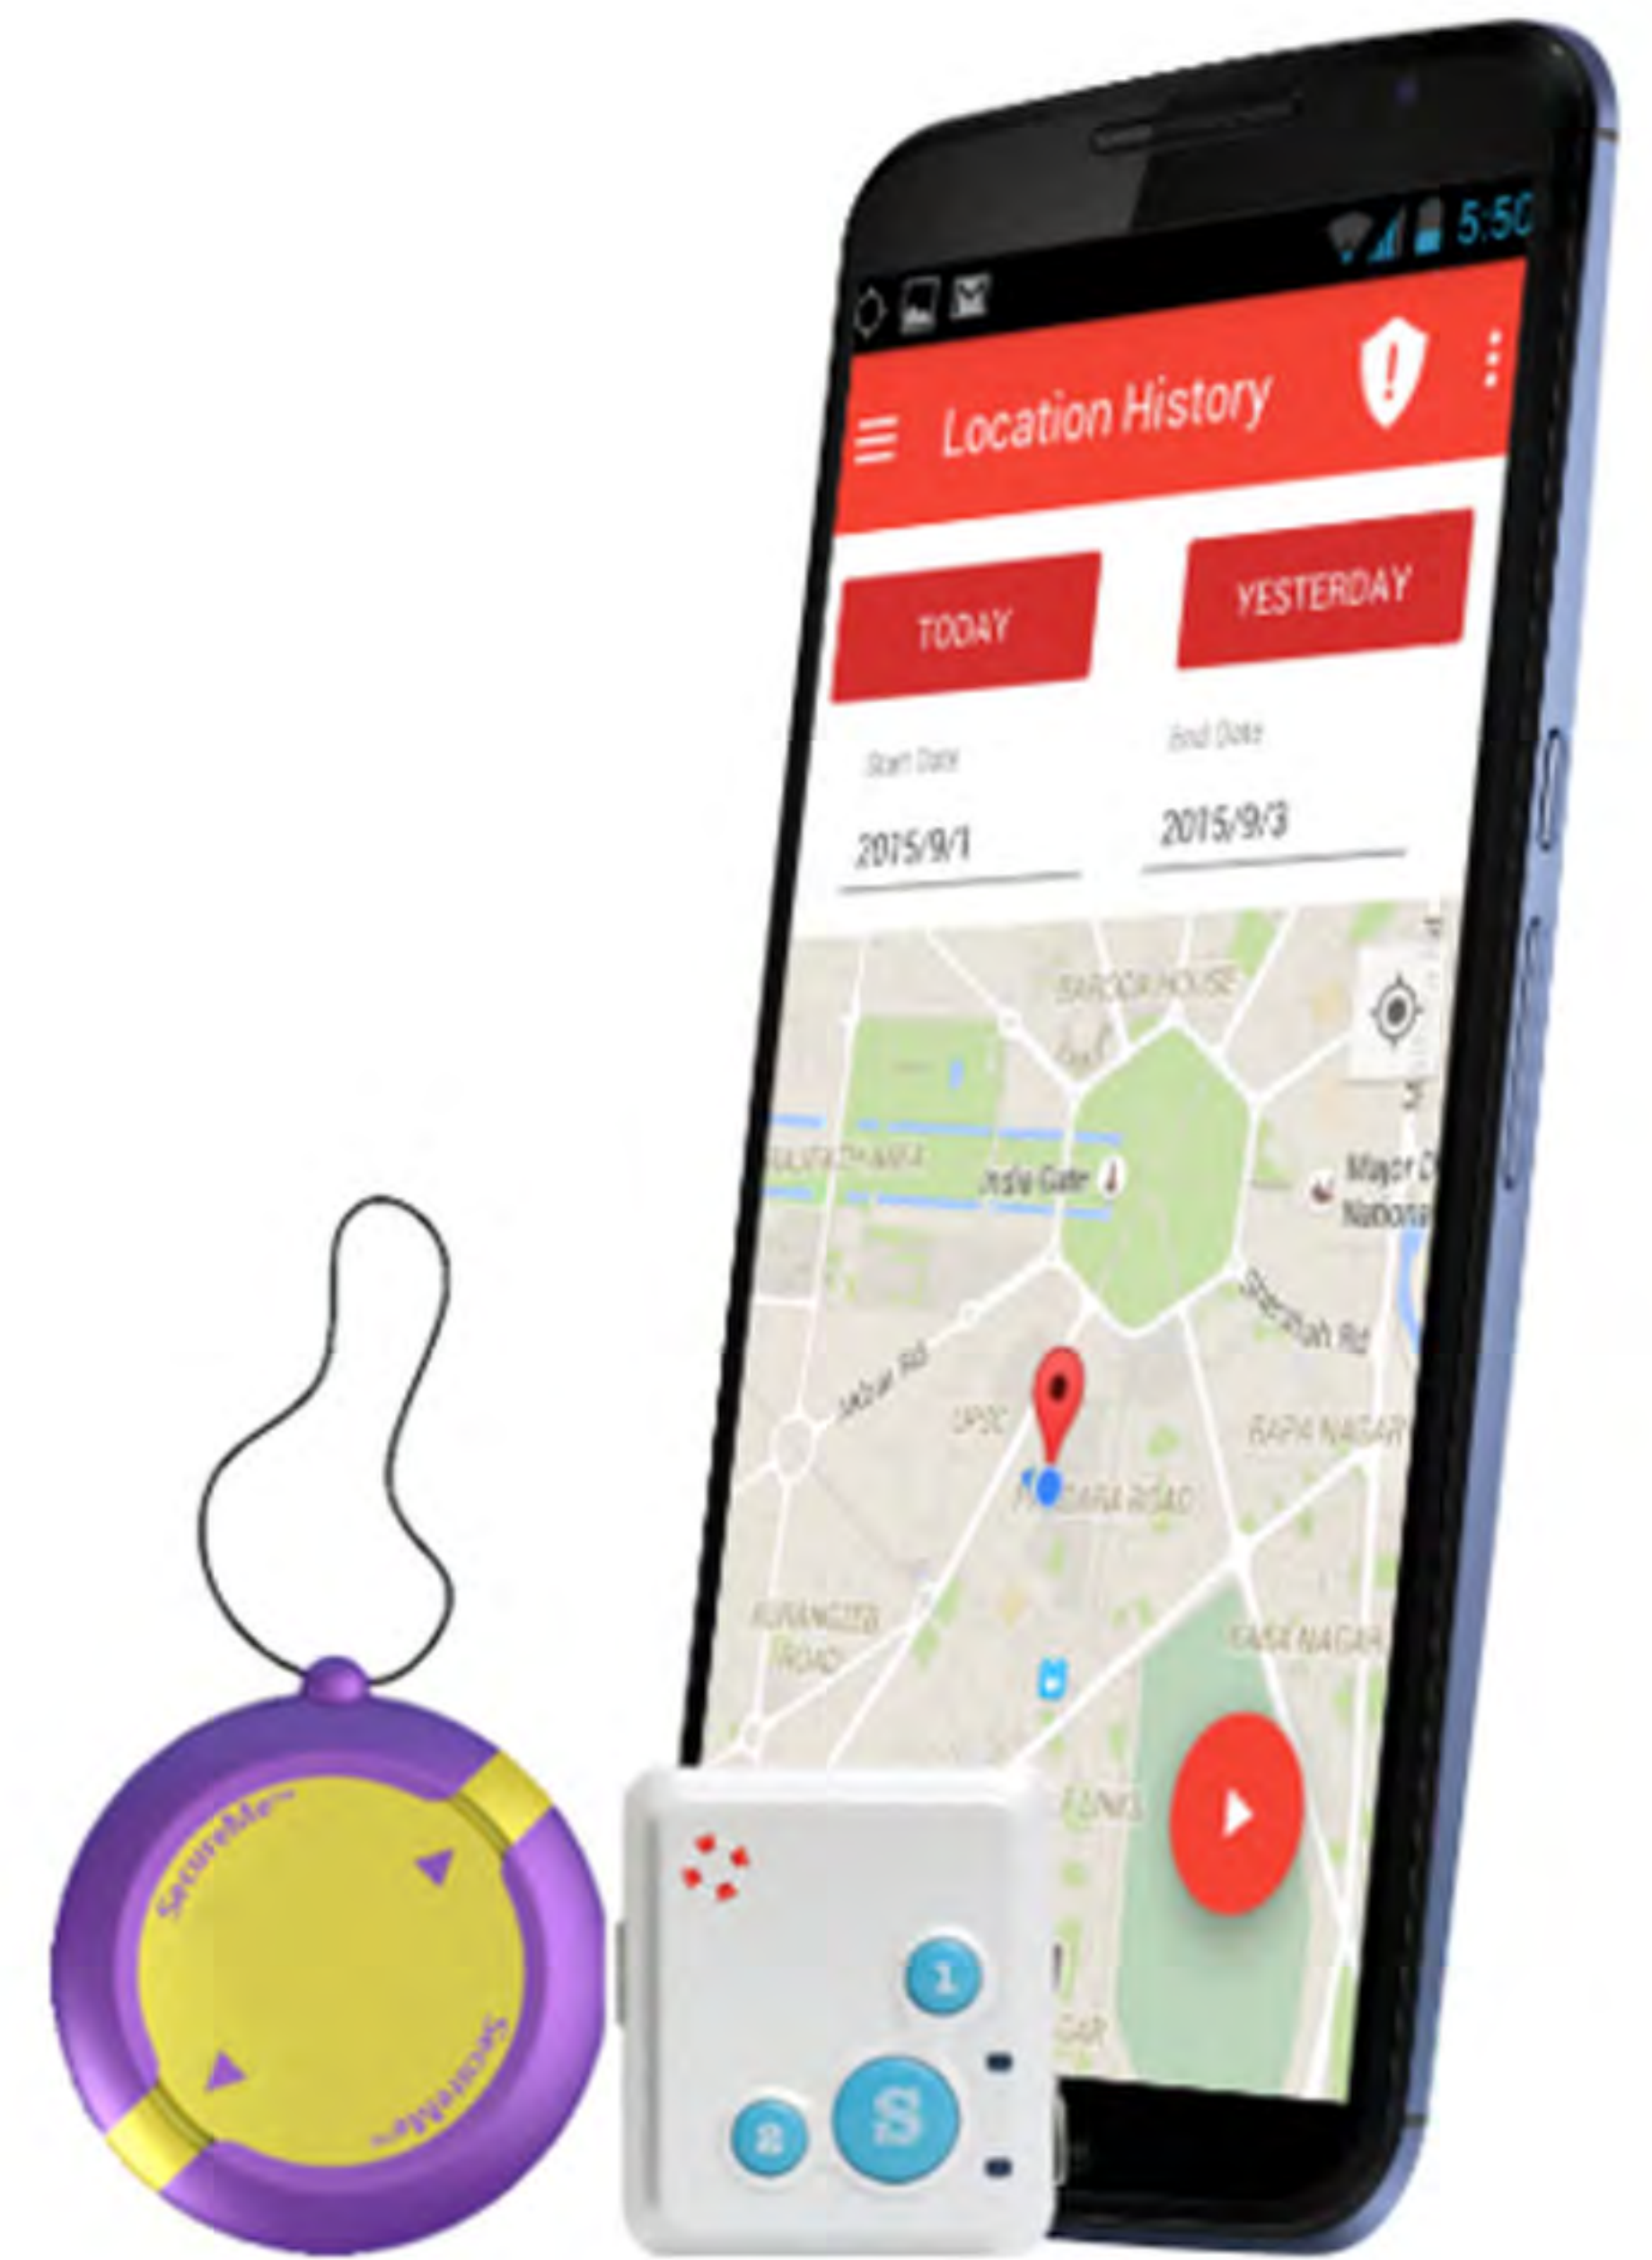

### Always On

Heavy duty battery with superlong backup from 2 to 7 days.

### Remote Listening

Silently listen when you feel suspicious about your kids safety with strangers.

### SOS Button

Dedicated Button for safety and emergency. Press to reach world most advanced Integrated Safety Platform powered by SecureMe

### GPS Accuracy

Get the point location with GPS accuracy and if under no GPS get the best location using mobile network.