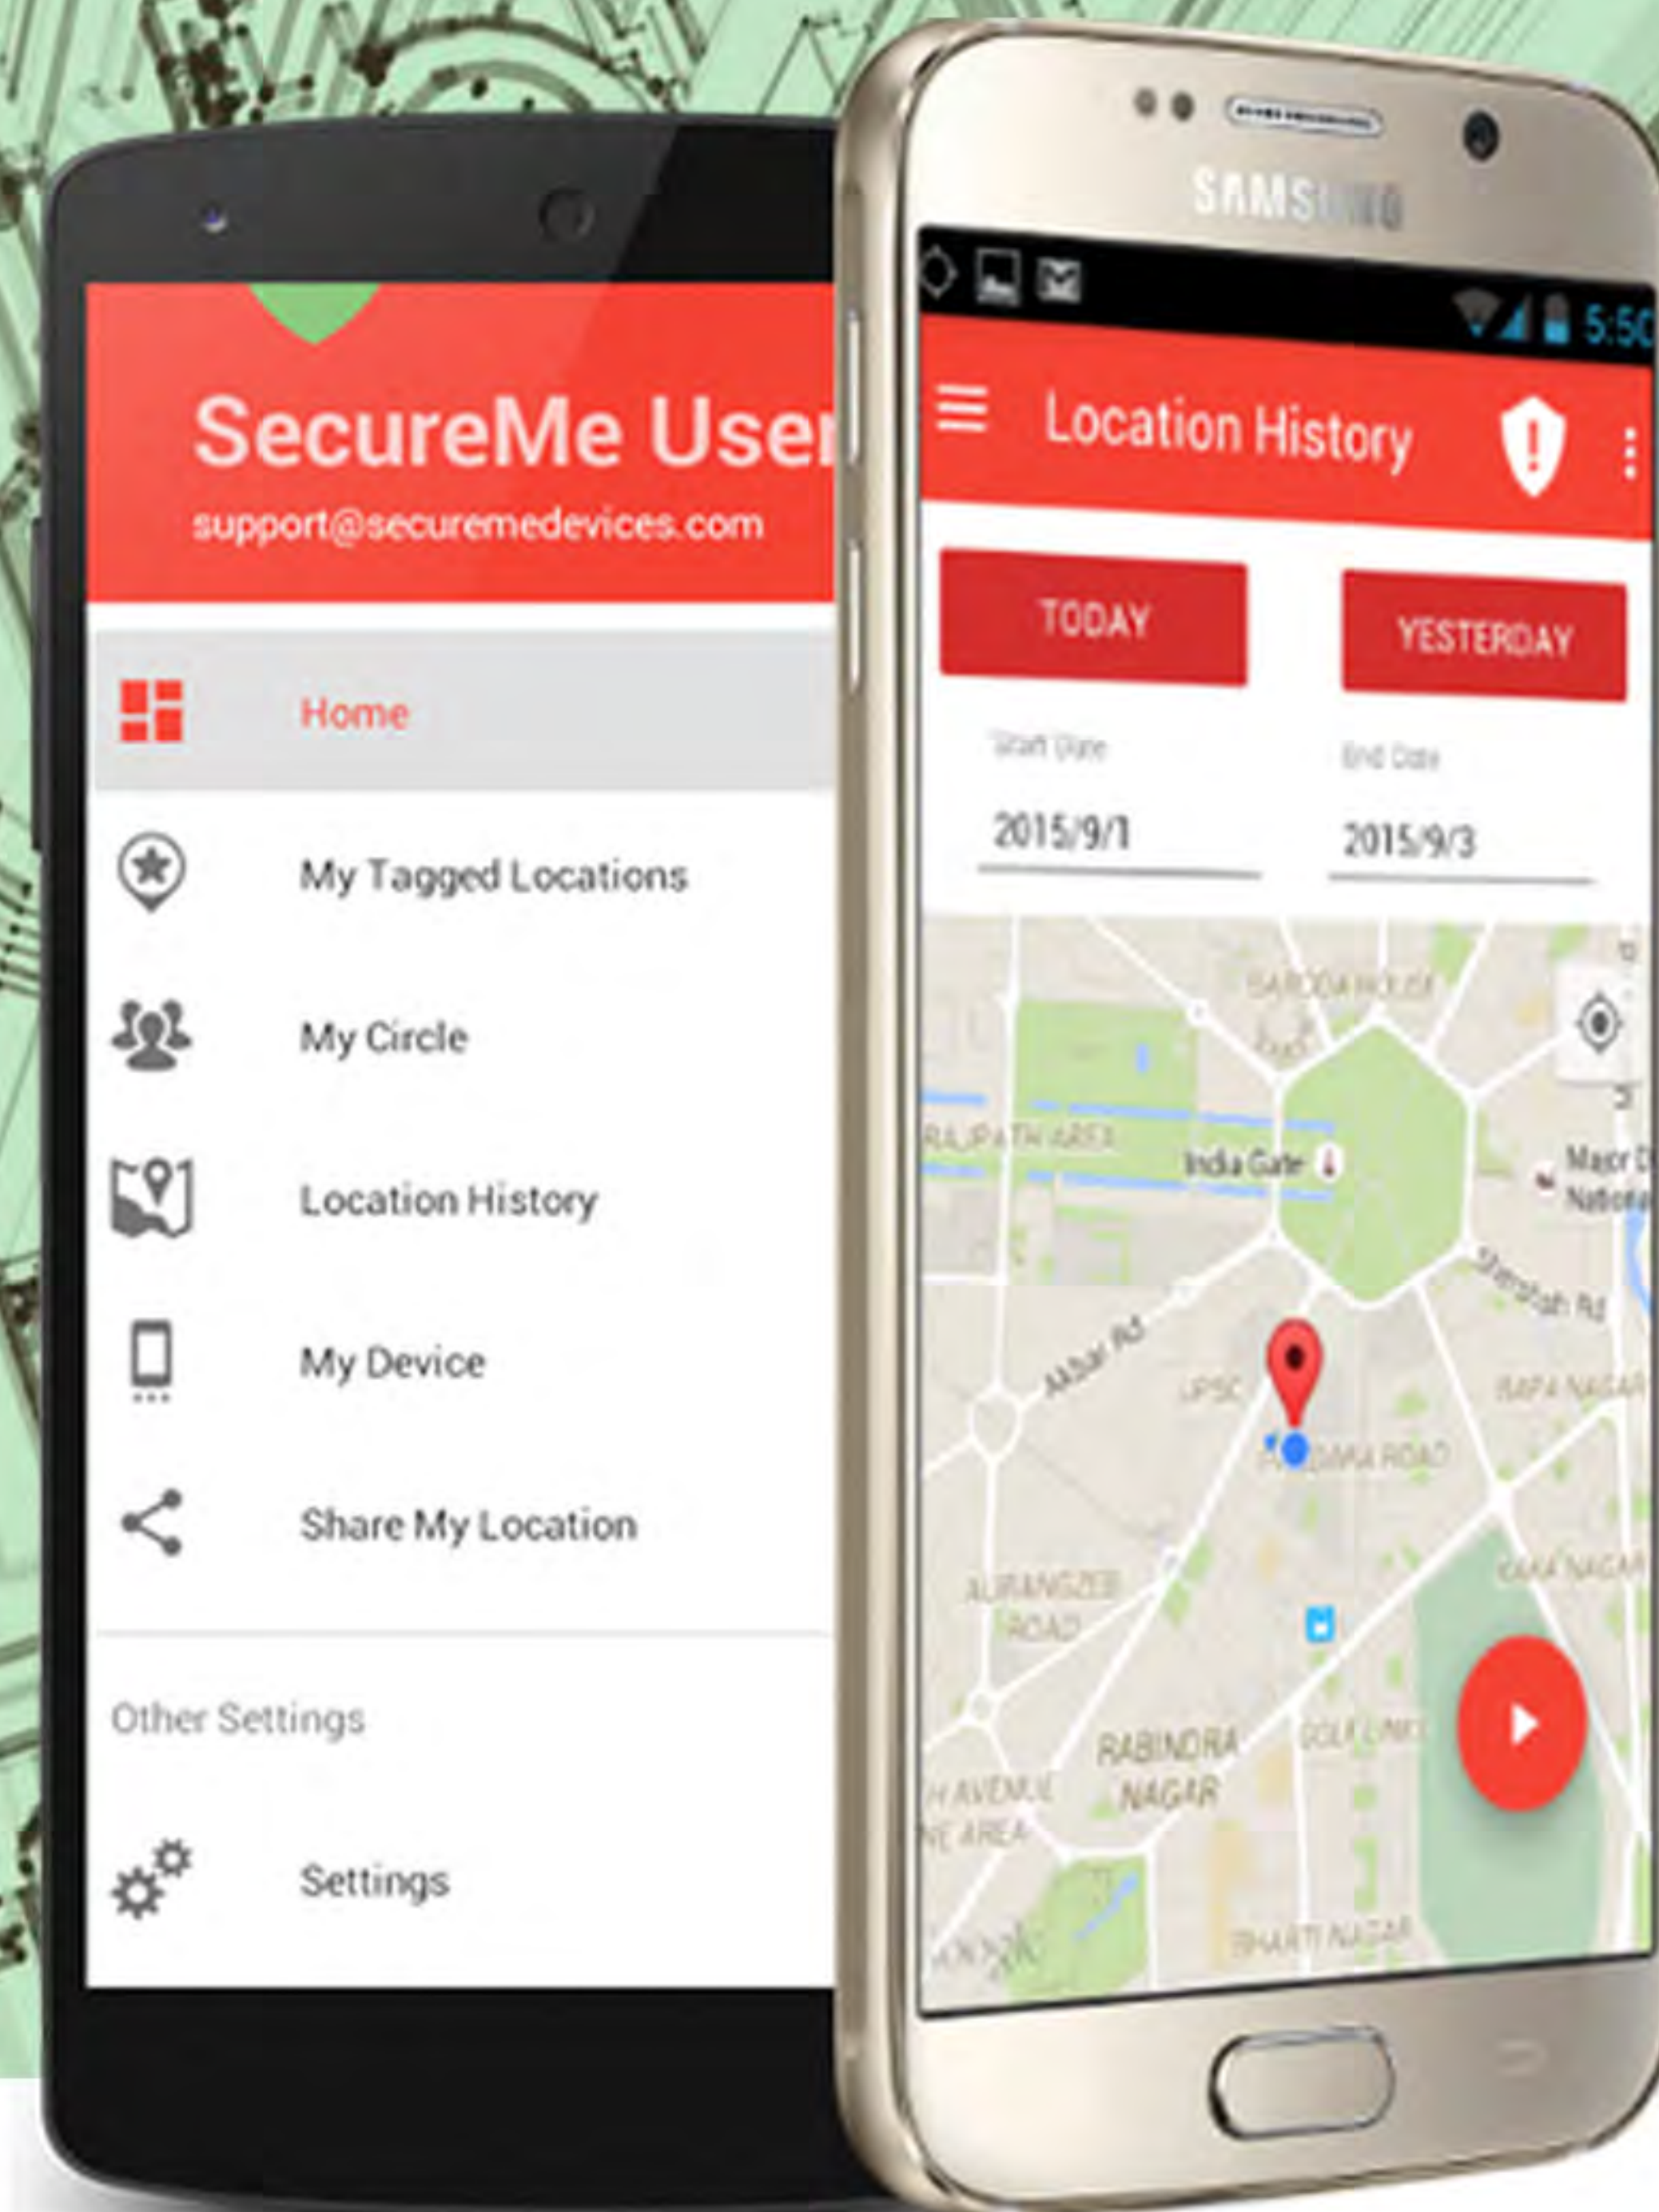

# PREEMPTIVE EMERGENCY RESPONSE SYSTEM

WHOLISTIC SIMPLIFIED SAFETY WEARABLES, APPS AND SERVICES FOR ALL

[onelink.to/b9ydgv](https://onelink.to/b9ydgv)

scan for free app

Now stay informed and be connected to your loved ones using SecureMe app and wearable devices.

## FAMILY | FRIENDS | VOLUNTEERS

Connect, create safety circle of family, friends and volunteers which empowers you with Safety Shield, emergency alert/s, location sharing, SecureFence, Smart Notifications, dynamic fence & more ...

## SPECIAL CARE SAFETY

Child, elderly, differently abled (autistic, ...), Alzheimer's patients need extra special care. Safety wearable can track, locate and silently listen to them when away from home | at work | when needed.